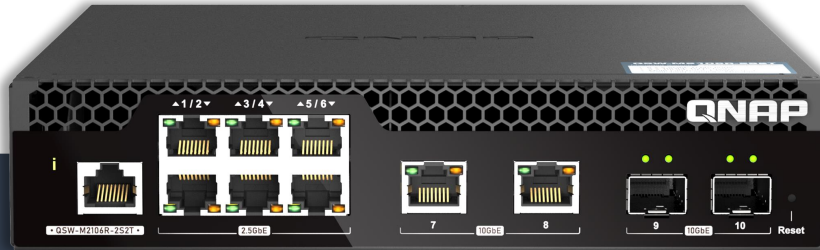

如果現有網路設備只有1GbE或甚至100MbE，
一樣可以無痛直連

QSW-M2106R-2S2T 規格

QSW-M2106R-2S2T

Management	Layer 2 Web Managed switch
Number of Port	10
2.5 GbE RJ45 (Support 2.5GbE/1GbE/100M)	6
10 GbE RJ45 (Support 10GbE/5GbE/2.5GbE/1GbE/100M)	2
10 GbE SFP+ (Support 10GbE/1GbE)	2
Switch bandwidth	110Gbps
Packet buffer size	12Mbit
Jumbo Frame	9Kbytes
MAC table	16K
Fan design	With fan
Form factor	Half-rackmount