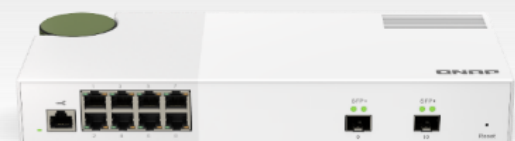

QSW-M2108-2S

- 8x 2.5GbE RJ45
- 2x 10GbE SFP+
- Layer 2 Management
- Desktop design