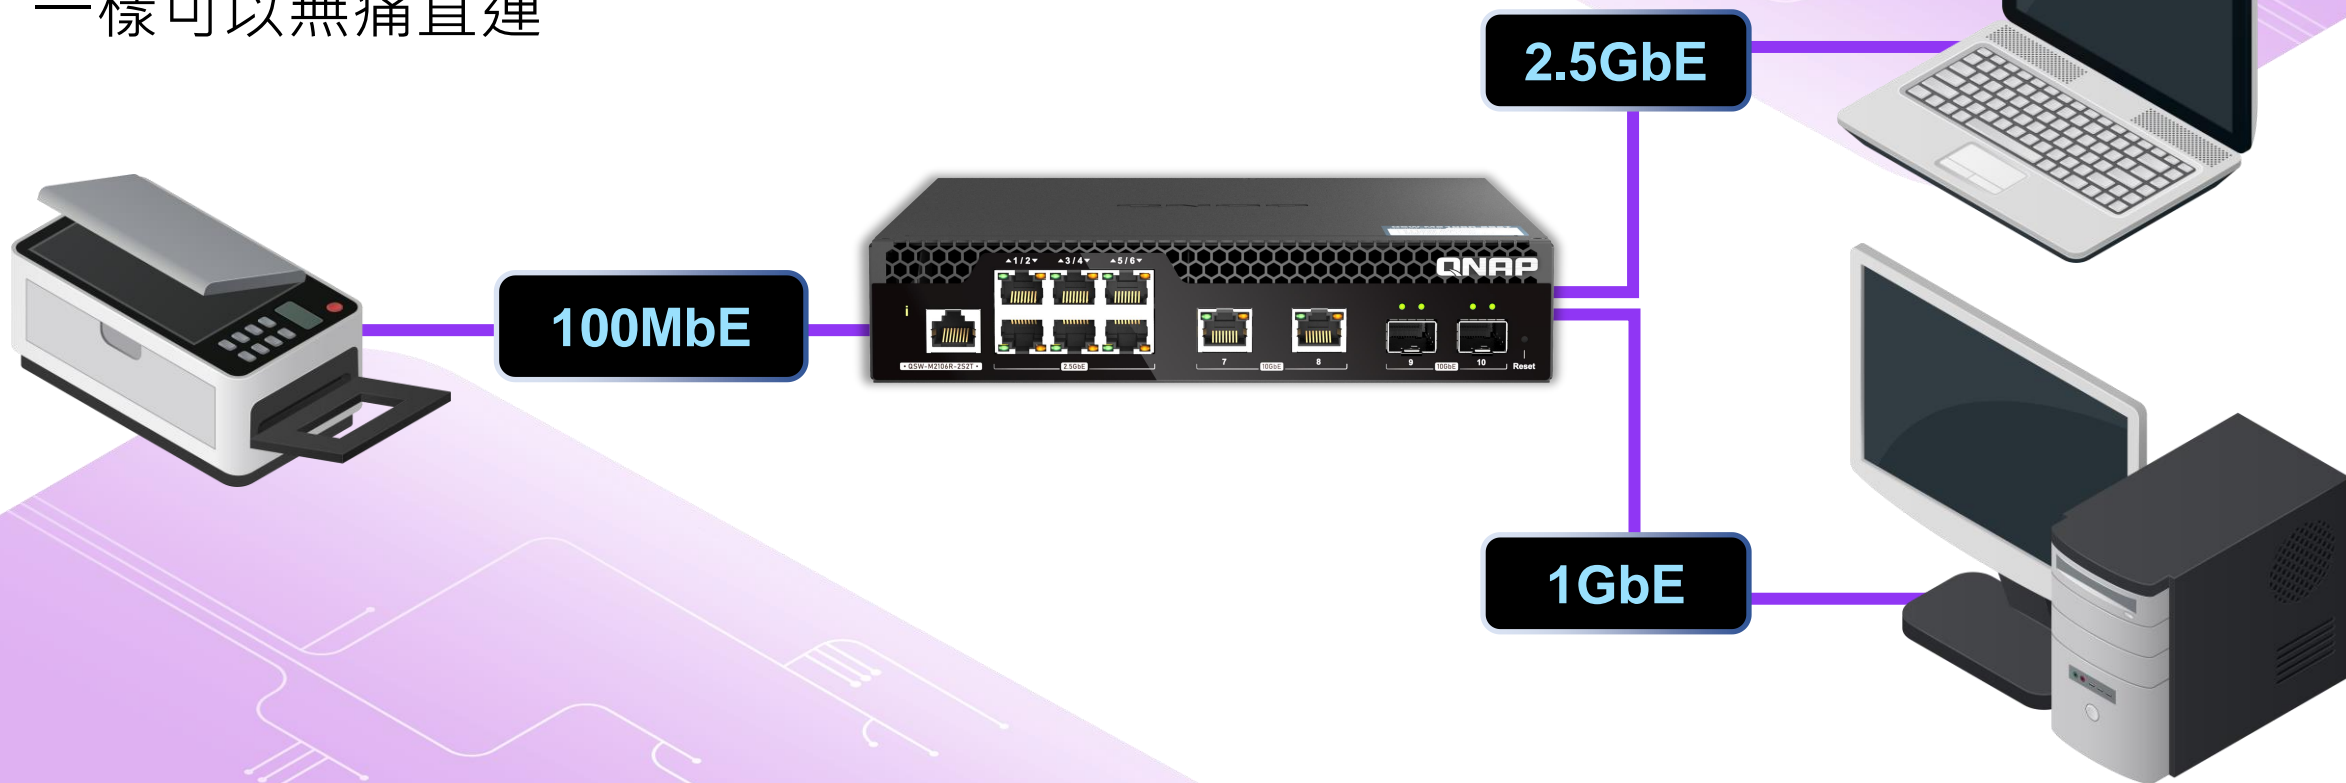

如果現有網路設備只有1GbE或甚至100MbE，
一樣可以無痛直連

QSW-M2106R-2S2T 規格

QSW-M2106R-2S2T

Management	Layer 2 Web Managed switch
Number of Port	10
2.5 GbE RJ45 (Support 2.5GbE/1GbE/100M)	6
10 GbE RJ45 (Support 10GbE/5GbE/2.5GbE/1GbE/100M)	2
10 GbE SFP+ (Support 10GbE/1GbE)	2
Switch bandwidth	110Gbps
Packet buffer size	12Mbit
Jumbo Frame	9Kbytes
MAC table	16K
Fan design	With fan
Form factor	Half-rackmount