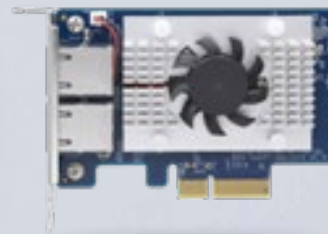

# TS-864eU PCIe 3 slot for various 5GbE & 10GbE PCIe NICs to accommodate different environment

**QXG-5G1T-111C**  
*1 x 5G/2.5G/1G/100M RJ45*

**QXG-10G1T**  
*1 x 10G/5G/2.5G/1G/100M RJ45*

**QXG-5G2T-111C**  
*2 x 5G/2.5G/1G/100M RJ45*