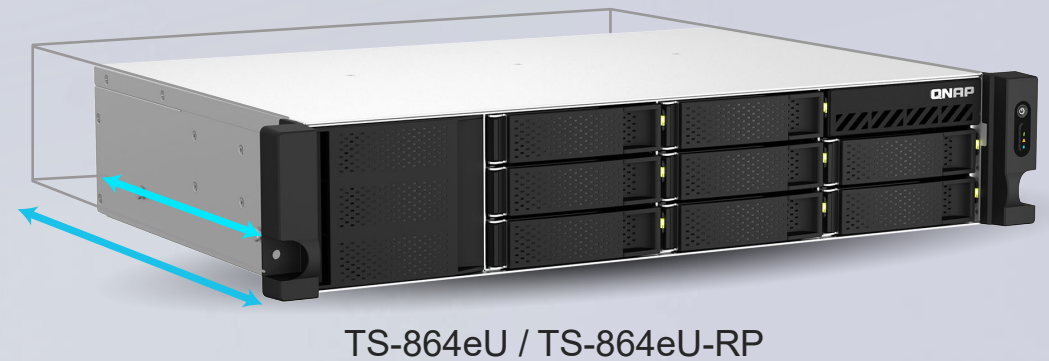

## Hardware overview

TS-864eU / TS-864eU-RP

TS-464eU

# Flexibly deployable short-depth chassis TS-x64eU

**12-inch** depth,  
**40% less** than traditional chassis

Compatible with standard  
ANSI/EIA-RS-310-D 19-inch rack  
With optional  
RAIL-B02 Rail Kits