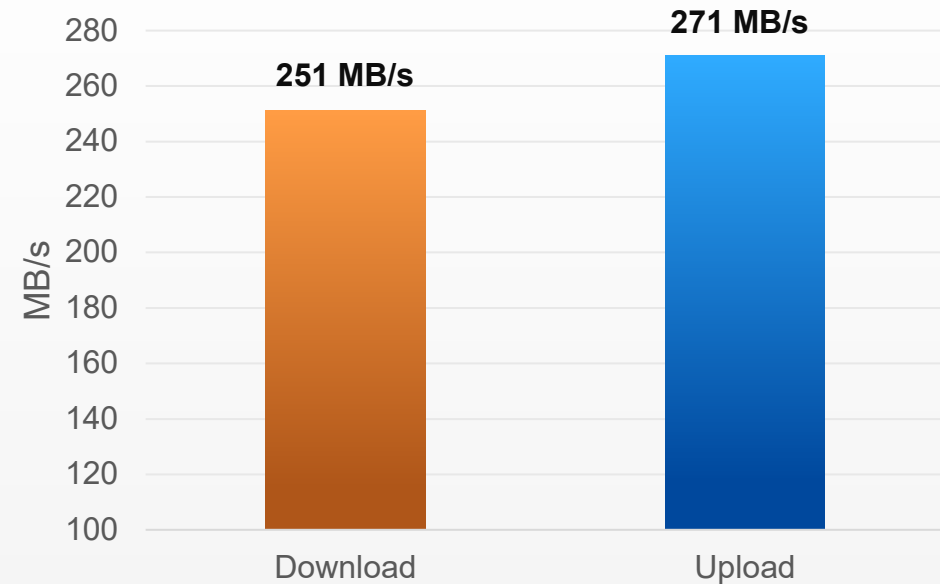

1 x 2.5GbE Windows file transfer Encrypted NAS volume

Tested in QNAP Labs. Figures may vary by environment.

Test environment:
NAS | TS-1253DU-RP-4G, QTS 4.4.2, 12 x Samsung 850 Pro 512GB, RAID 5, thick volume
Client PC | Windows 10 Pro, Intel Core i7-6700 3.4 GHz, 32GB RAM
IOmeter | RAM*4, 30-sec ramp up time, 3-min seq. run time, 2 workers, 64-outstanding, 1MB