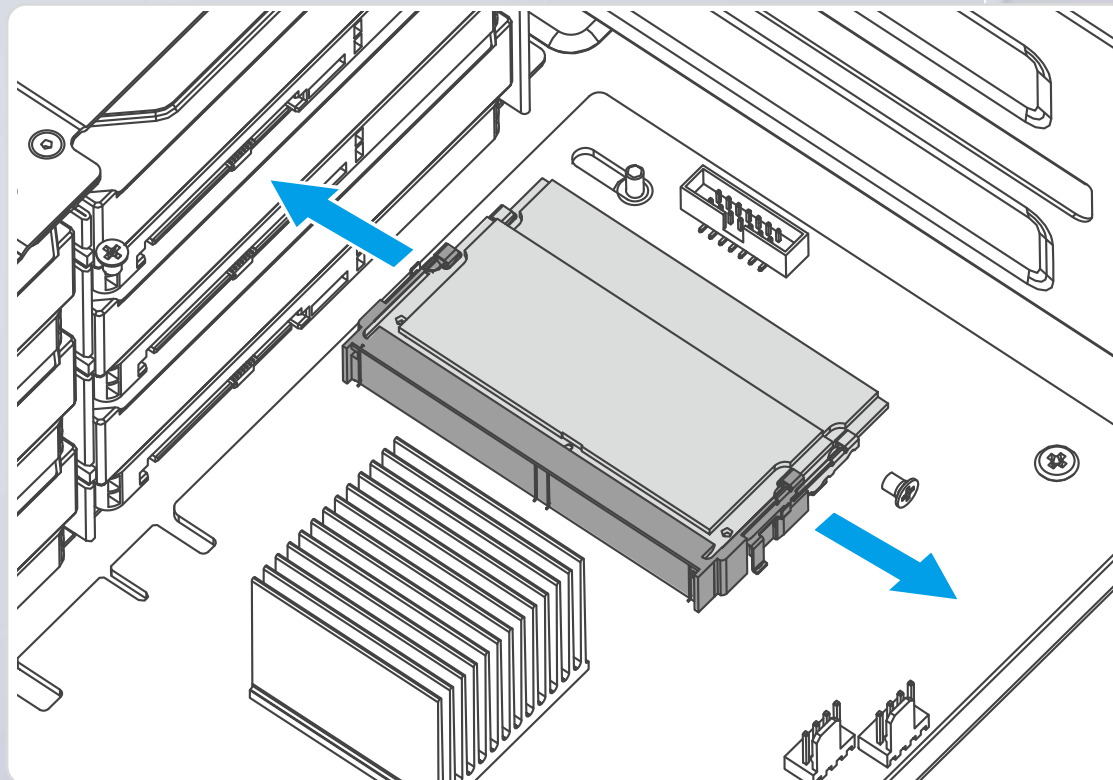

NAS Models

TS-464eU-4G

4 GB RAM (1 x 4 GB)

TS-864eU-4G

4 GB RAM (1 x 4 GB)

TS-864eU-RP-4G

4 GB RAM (1 x 4 GB)