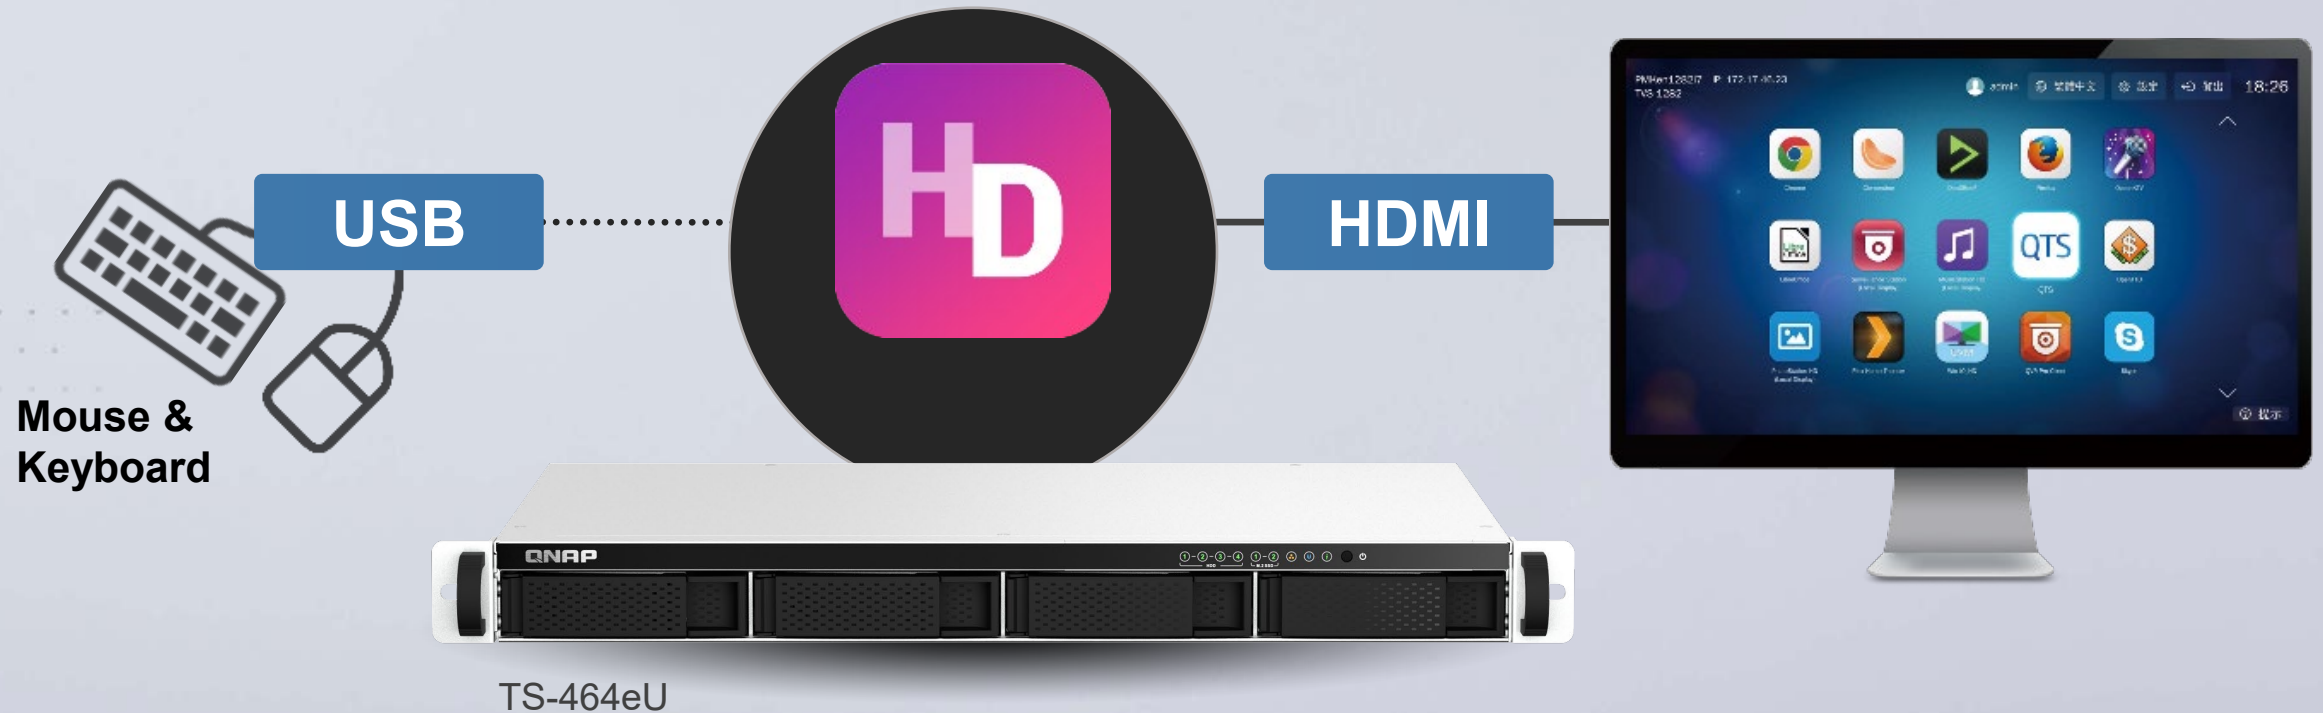

HybridDesk Station for various A/V needs