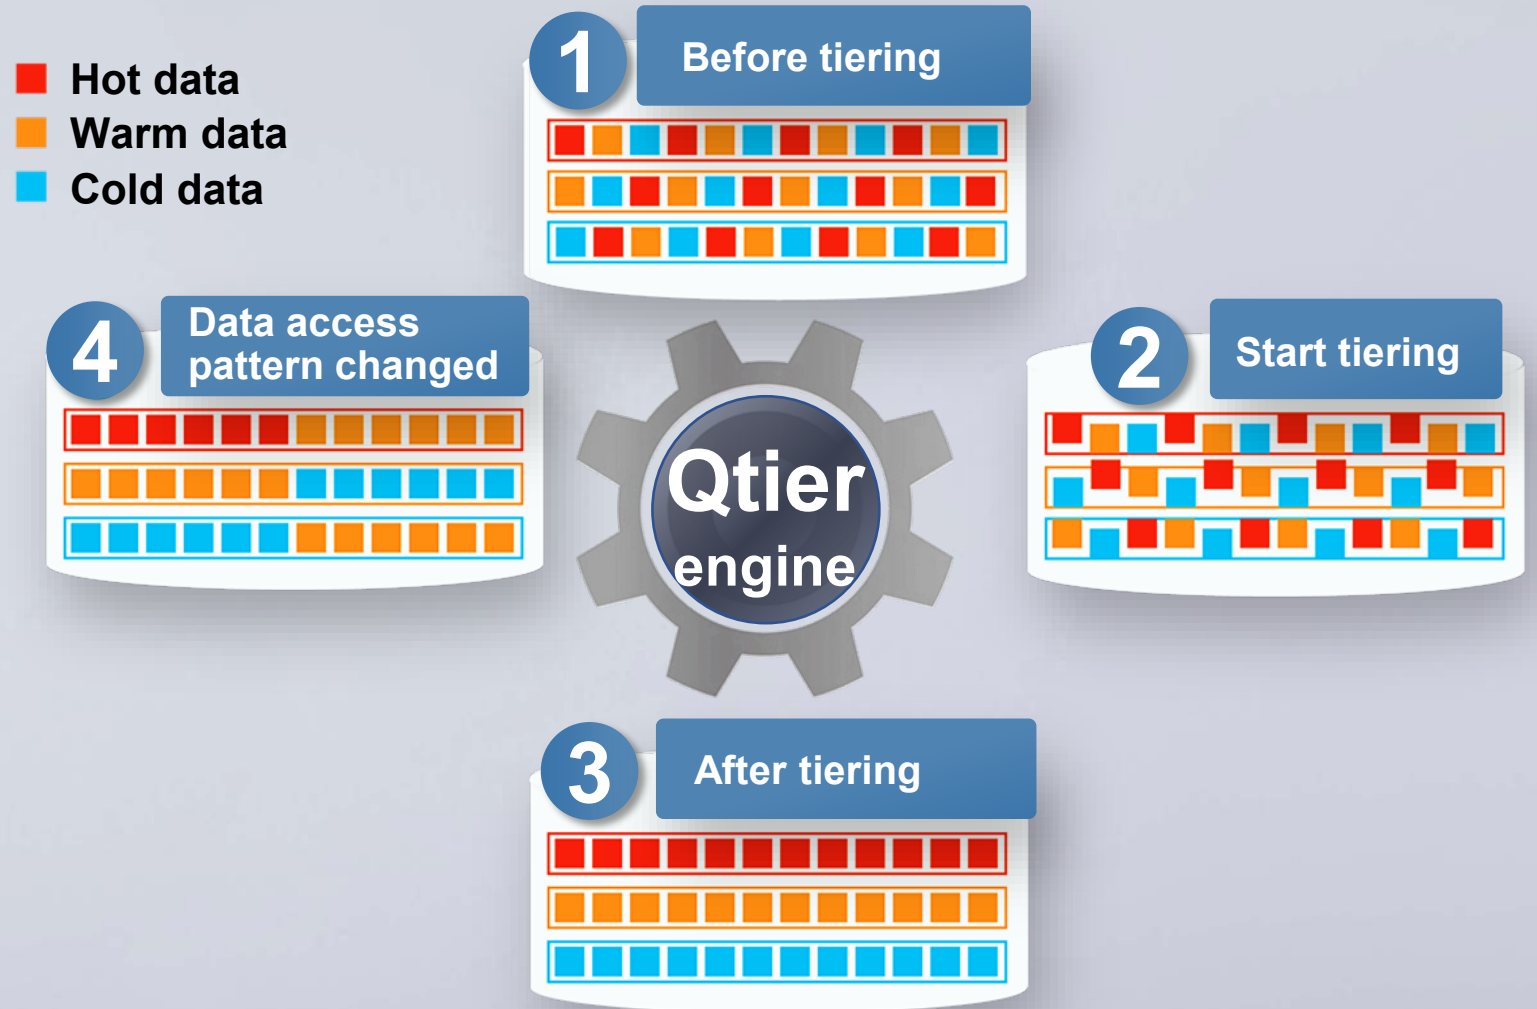

# Qtier (Auto-Tiering) combines performance & capacity

- QNAP NAS allows the combination of SSD and HDD RAID into the same pool and migrate data automatically based on accessing pattern.
- Provide higher capacity as SSDs can be used to store data