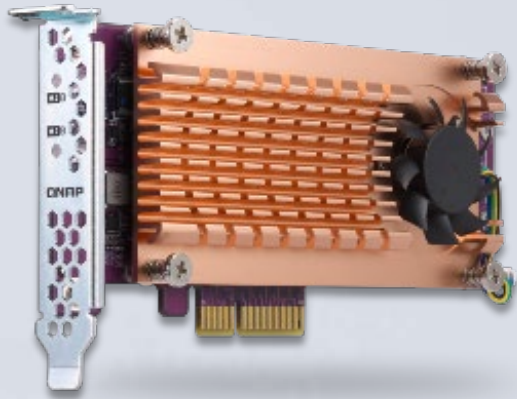

**QNAP**

4/8-bay 12-inch short depth rackmount NAS series

# TS-864eU PCIe 3 slot for various 5GbE & 10GbE PCIe NICs to accommodate different environment

**QXG-5G1T-111C**  
*1 x 5G/2.5G/1G/100M RJ45*

**QXG-10G1T**  
*1 x 10G/5G/2.5G/1G/100M RJ45*

**QXG-5G2T-111C**  
*2 x 5G/2.5G/1G/100M RJ45*

**QXG-10G2T-107**  
*2 x 10G/5G/2.5G/1G/100M RJ45*

**QXG-5G4T-111C**  
*4 x 5G/2.5G/1G/100M RJ45*

TS-864eU / TS-864eU-RP

# TS-864eU Add two M.2 SSDs with a QM2 PCIe adapter and use SSD cache to enhance IOPS and performance of processing small files

**QM2-2S-220A**  
2 x M.2 SATA 6Gb/s

**QM2-2S10G1TA**  
2 x M.2 SATA 6Gb/s  
1 x 10G/5G/2.5G/1G RJ45