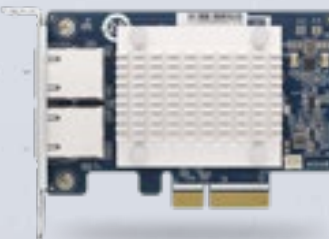

QXG-5G2T-111C
2 x 5G/2.5G/1G/100M RJ45