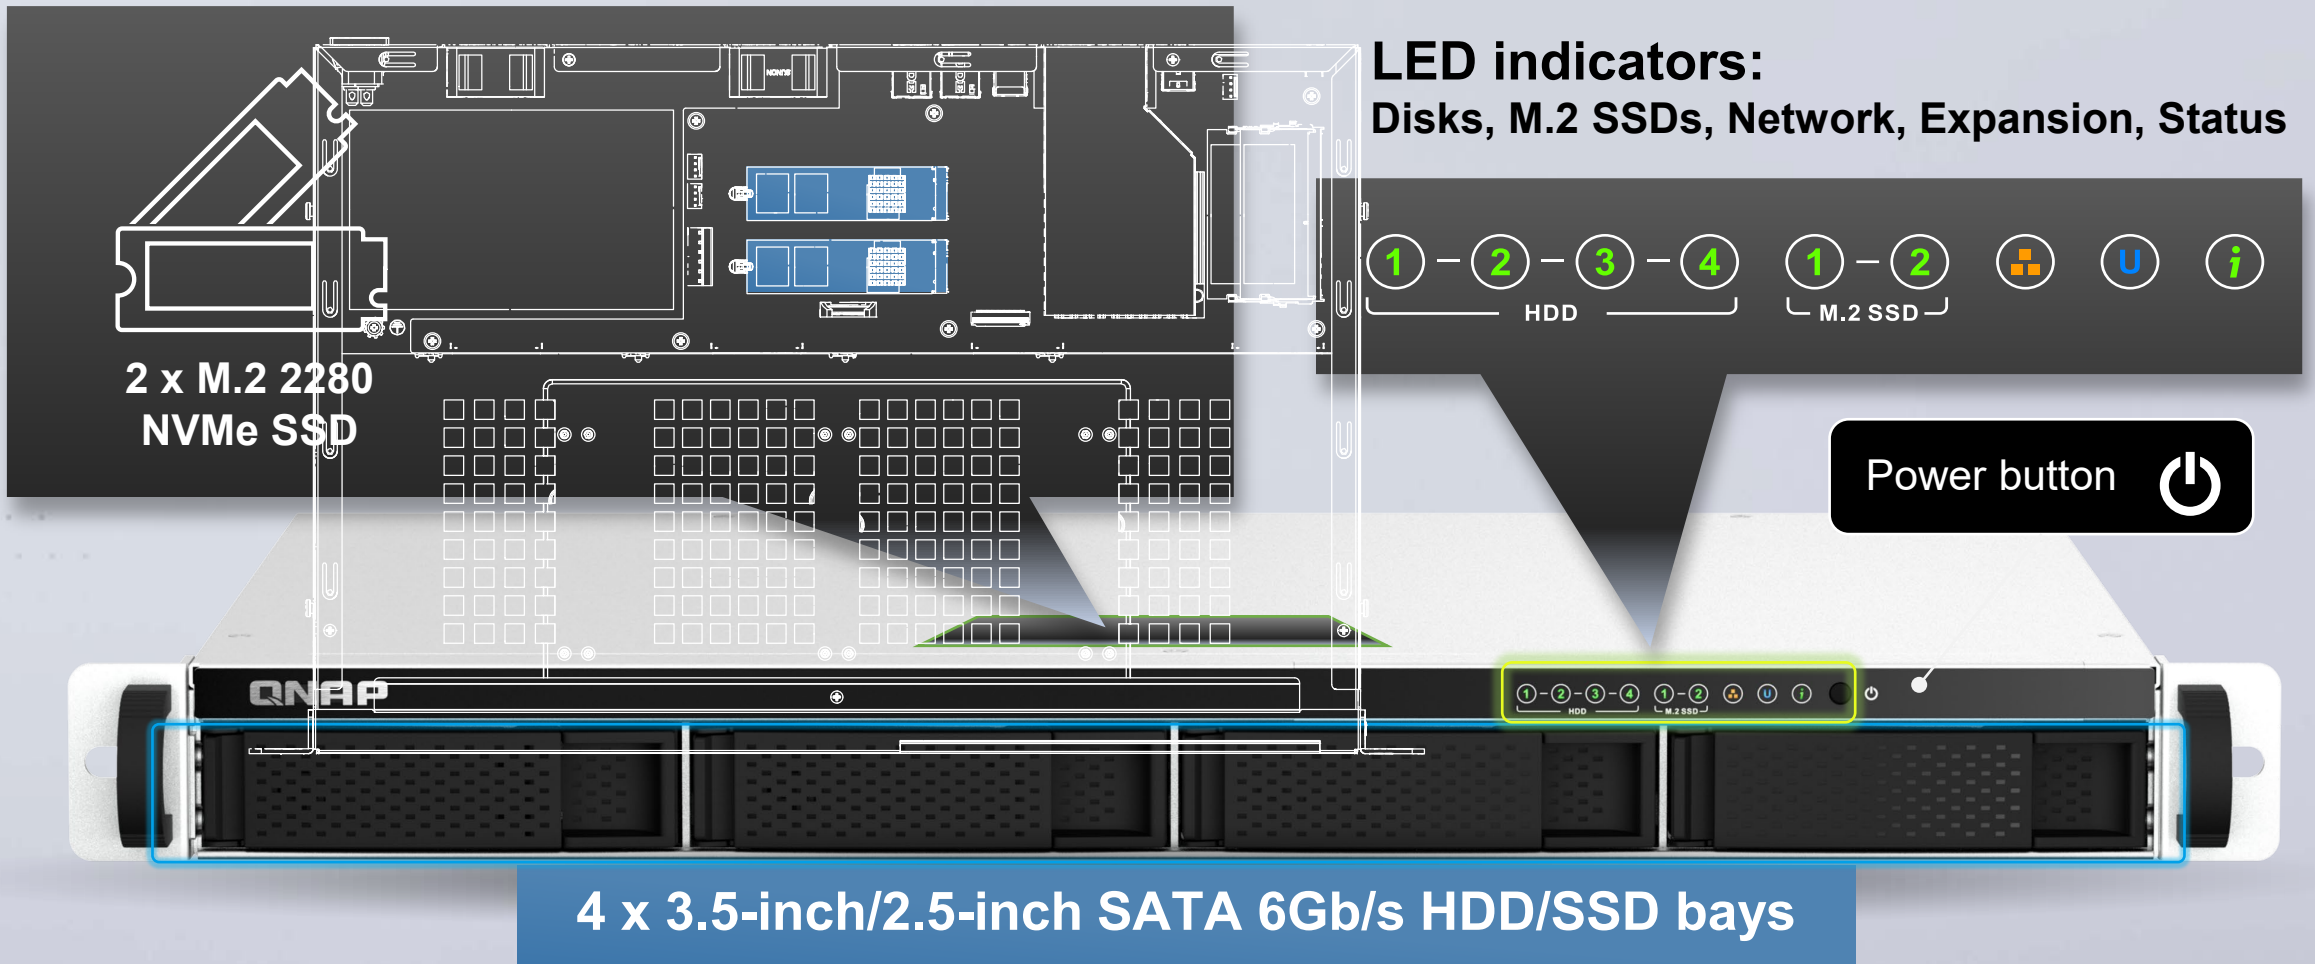

1U TS-464eU for Qtier & SSD Cache