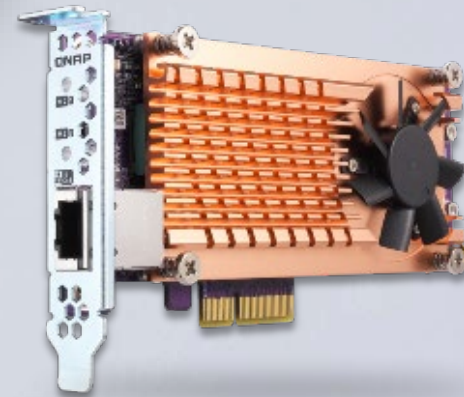

**QXG-10G2T-107**  
*2 x 10G/5G/2.5G/1G/100M RJ45*

**QXG-5G4T-111C**  
*4 x 5G/2.5G/1G/100M RJ45*

TS-864eU / TS-864eU-RP

# TS-864eU Add two M.2 SSDs with a QM2 PCIe adapter and use SSD cache to enhance IOPS and performance of processing small files

**QM2-2S-220A**  
2 x M.2 SATA 6Gb/s

**QM2-2S10G1TA**  
2 x M.2 SATA 6Gb/s  
1 x 10G/5G/2.5G/1G RJ45