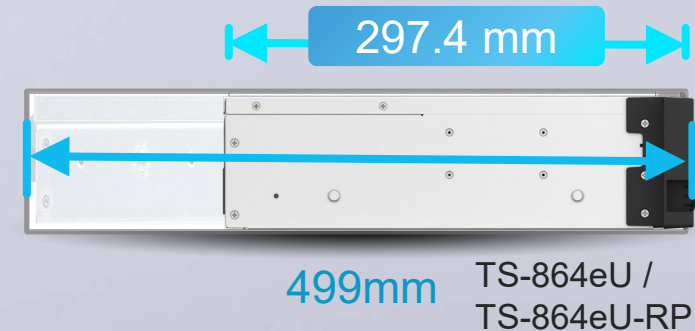

# Flexibly deployable short-depth chassis TS-x64eU

**12-inch** depth,  
**40% less** than traditional chassis

Compatible with standard  
ANSI/EIA-RS-310-D 19-inch rack  
With optional  
RAIL-B02 Rail Kits