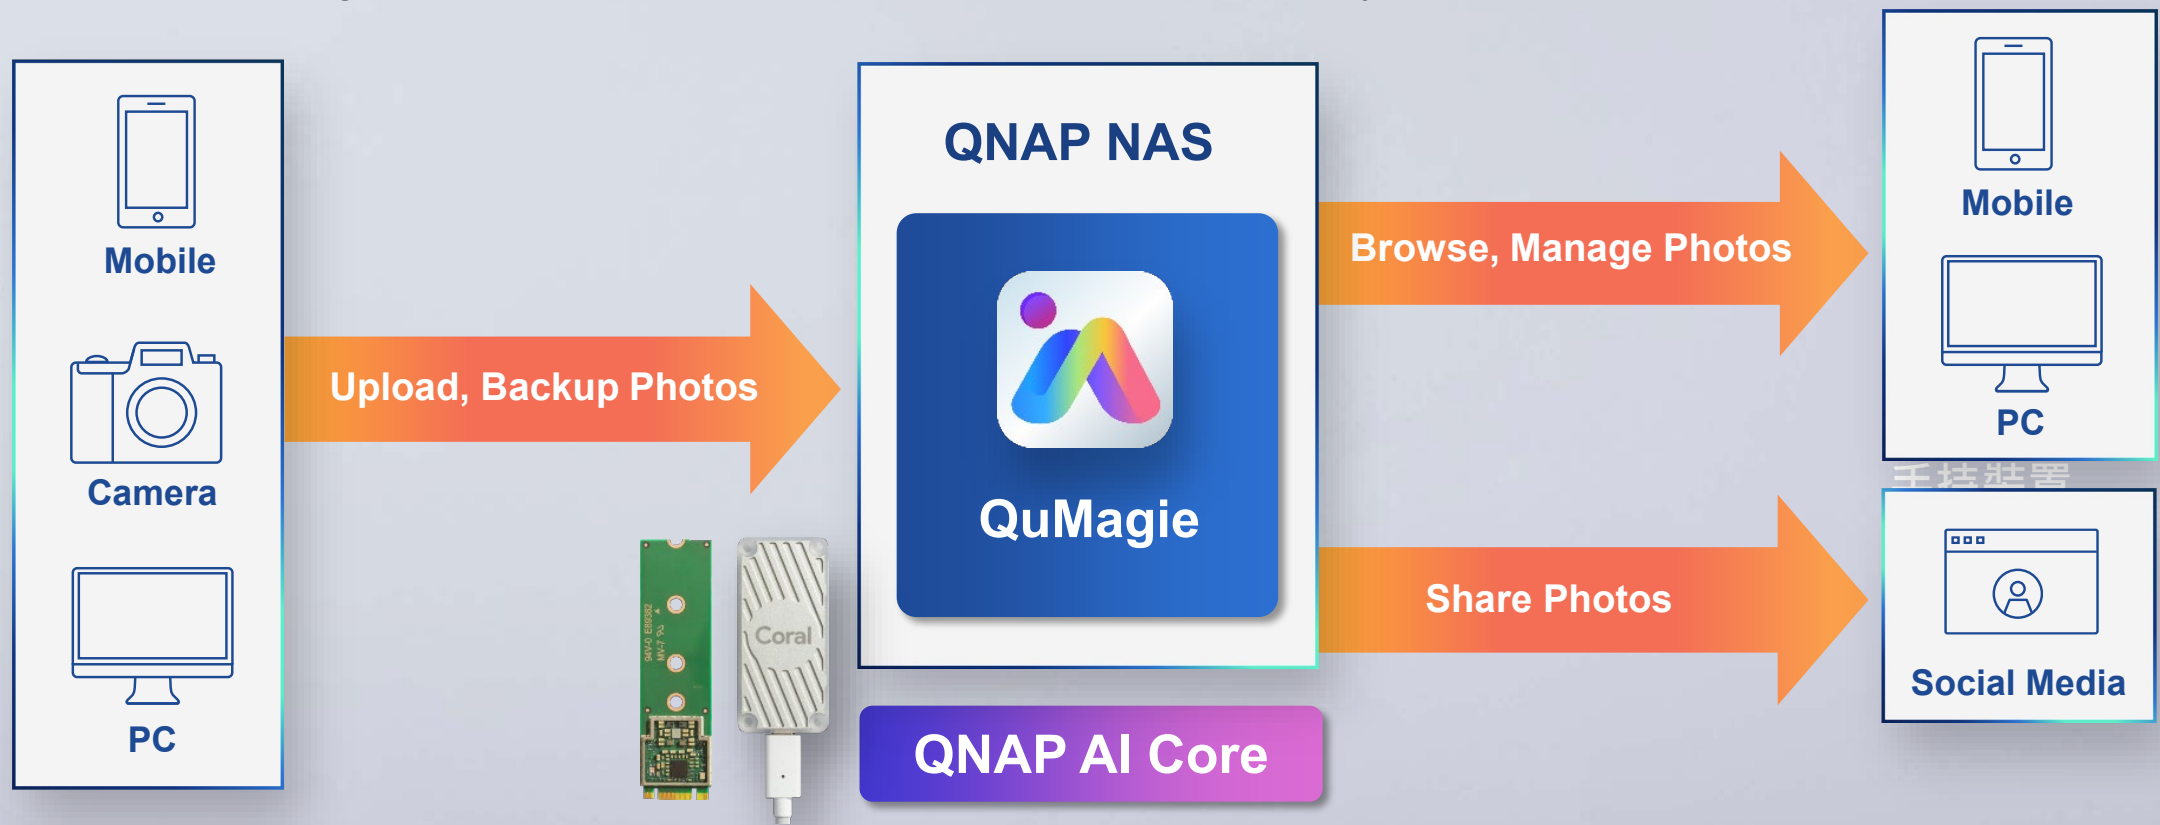

## Album view

### Albums

## Folder view

TS-464eU

## What is QuMagie?

- QuMagie is an AI-powered photo management solution with flexible storage space
- QuMagie is a free application within QNAP NAS system