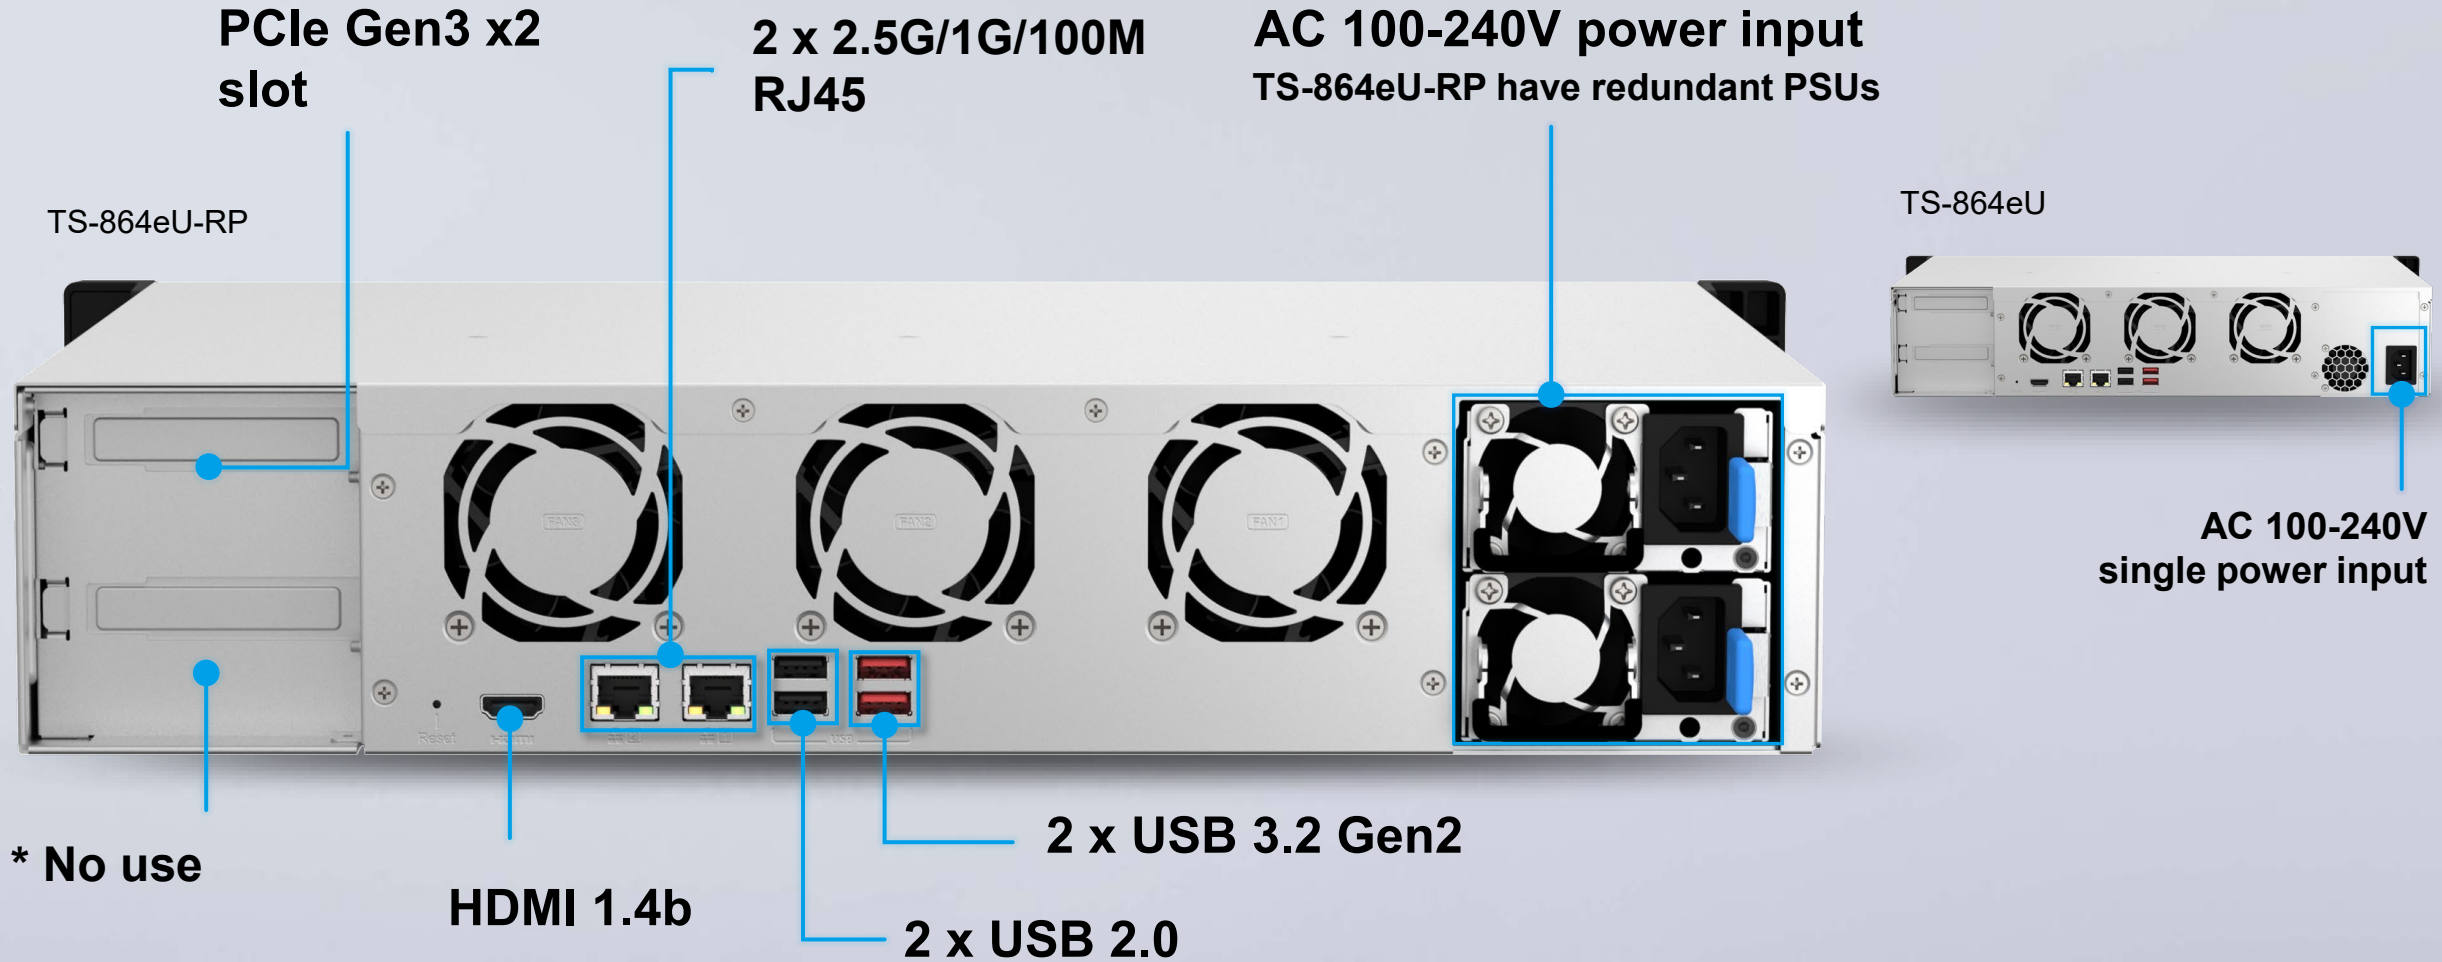

TS-864eU / TS-864eU-RP rear views