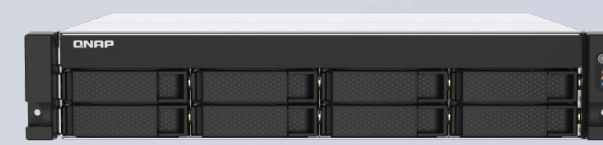

3-year-warranty