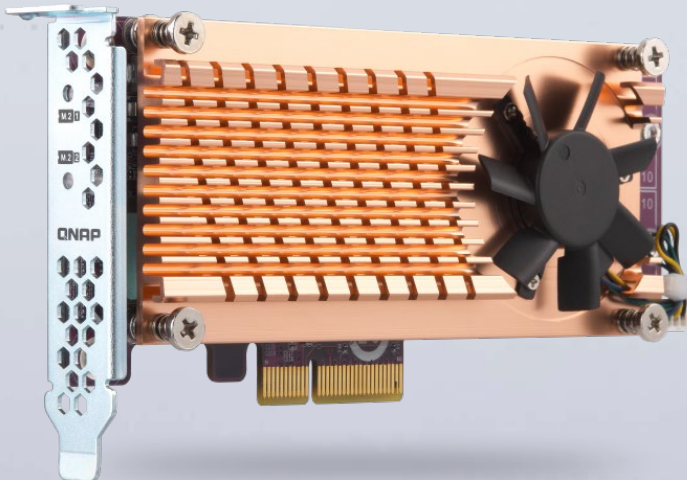

**QNAP**

4/8-bay 12-inch short depth rackmount NAS series

# Flexibly deployable short-depth chassis TS-x64eU

**12-inch** depth,  
**40% less** than traditional chassis

Compatible with standard  
ANSI/EIA-RS-310-D 19-inch rack  
With optional  
RAIL-B02 Rail Kits

**QXG-10G2T-107**  
*2 x 10G/5G/2.5G/1G/100M RJ45*

**QXG-5G4T-111C**  
*4 x 5G/2.5G/1G/100M RJ45*

TS-864eU / TS-864eU-RP

# TS-864eU Add two M.2 SSDs with a QM2 PCIe adapter and use SSD cache to enhance IOPS and performance of processing small files

**QM2-2S-220A**  
2 x M.2 SATA 6Gb/s

**QM2-2S10G1TA**  
2 x M.2 SATA 6Gb/s  
1 x 10G/5G/2.5G/1G RJ45