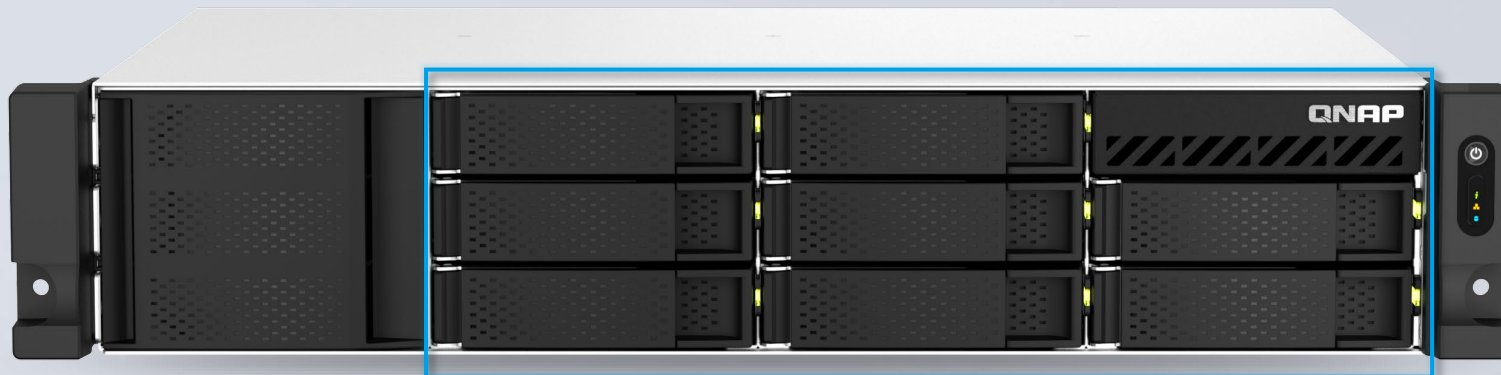

TS-x64eU front views

TS-864eU / TS-864eU-RP

8 x 3.5-inch/2.5-inch SATA 6Gb/s HDD/SSD bays