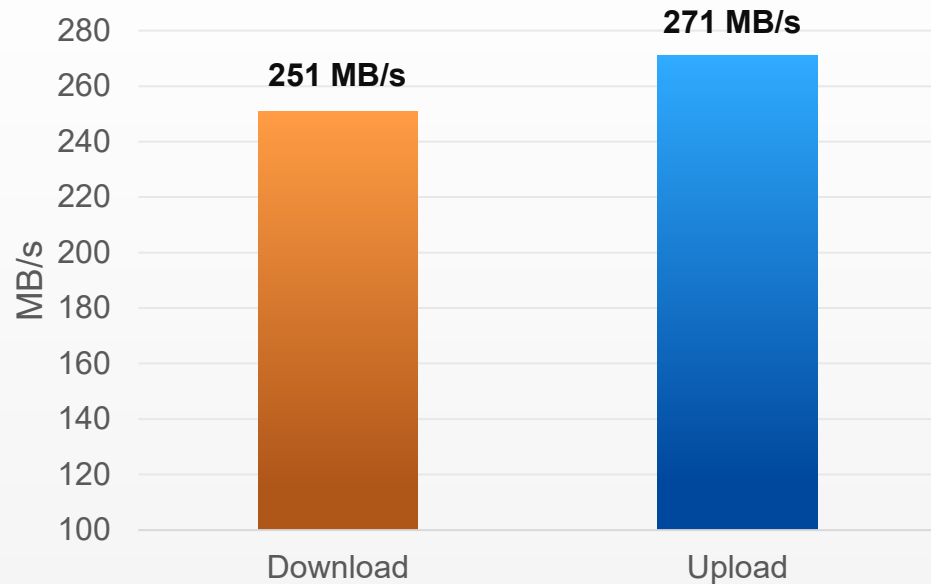

2.5GbE accelerates large file transfer than 1GbE, especially suitable for a single client environment

1 x 2.5GbE Windows file transfer