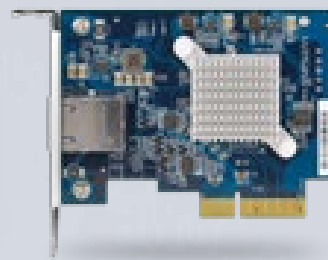

QXG-10G1T
1 x 10G/5G/2.5G/1G/100M RJ45