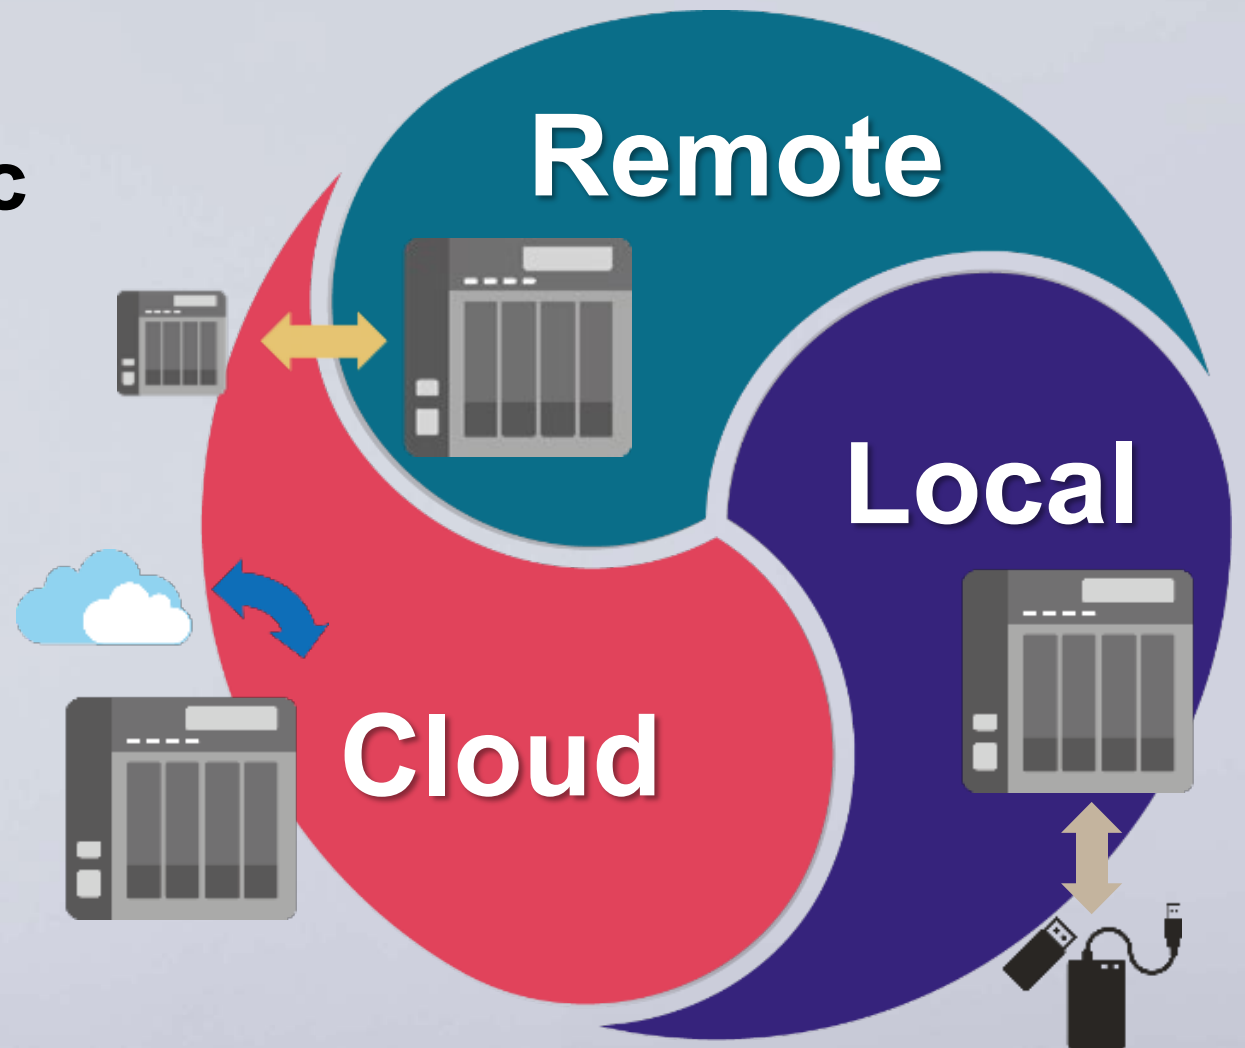

# QVR Elite Smart Surveillance Solution

6,000+ IP cameras

2 embedded channels

Subscription-based BYOD license

Support QVR Face AI qpkg

TS-864eU/ TS-864eU-RP

Please go to the [QVR NAS Selector](#) to calculate the supported recording channels.