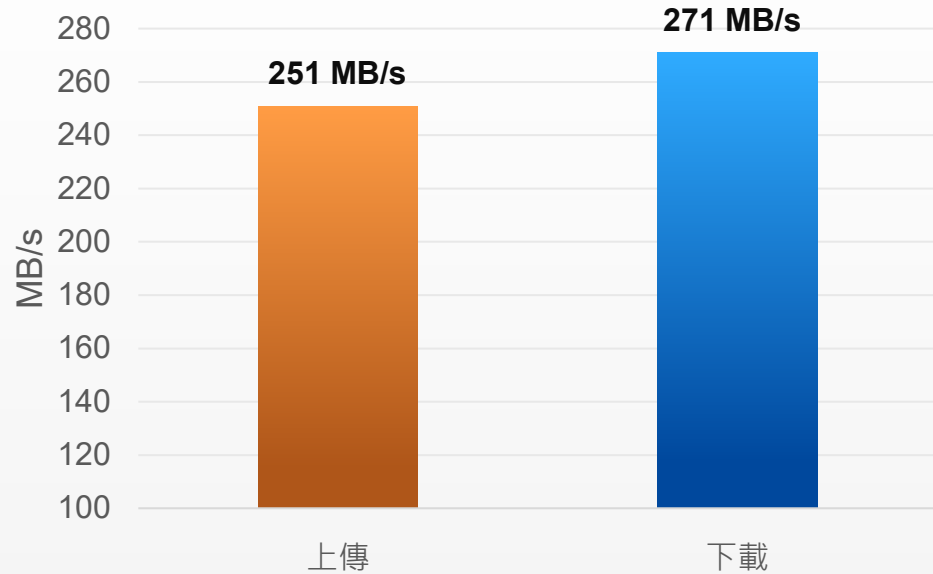

馬上有感！相較 1GbE NAS，2.5 GbE 大水管幫助 單台伺服器更快速處理大檔案傳輸

1 x 2.5GbE Windows 檔案拖拉