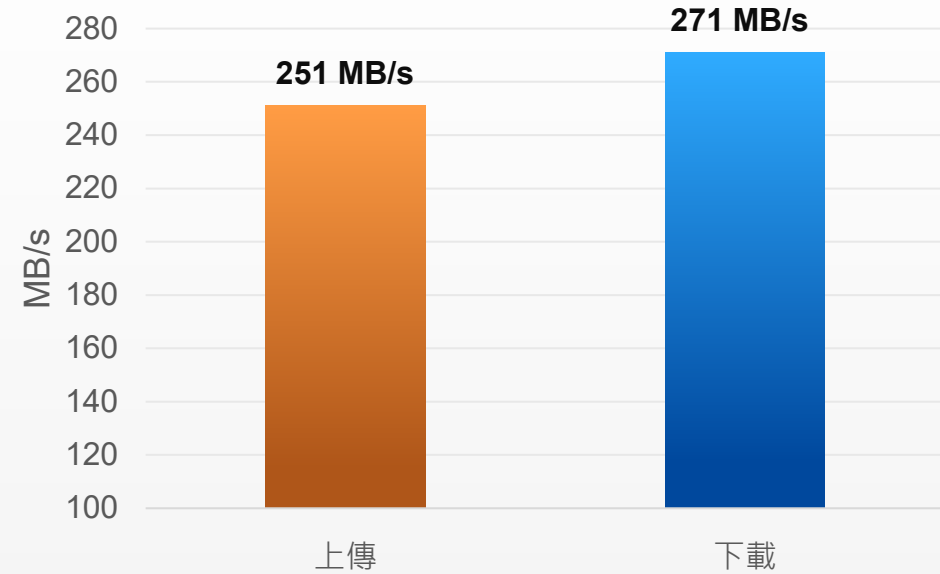

1 x 2.5GbE Windows 檔案拖拉 NAS 磁碟群組加密

* 測試於 QNAP 實驗室,數據會因實際環境而有所不同。

測試環境:

NAS | TS-1253DU-RP-4G, QTS 4.4.2, 12 x Samsung 850 Pro 512GB, RAID 5, thick volume
客戶端 PC | Windows 10 Pro, Intel Core i7-6700 3.4 GHz, 32GB RAM
IOmeter | RAM*4, 30-sec ramp up time, 3-min seq. run time, 2 workers, 64-outstanding, 1MB