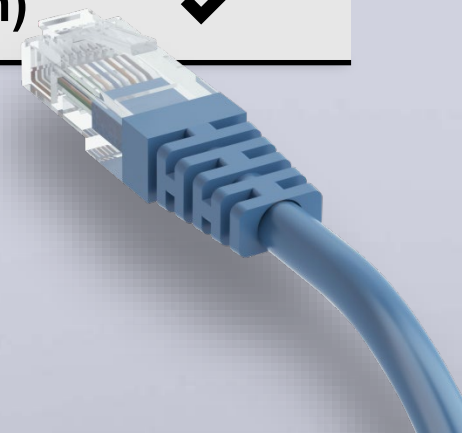

**QSW-M408-4C (網管型)**

4 x 10G/5G/2.5G  
RJ45 Multi-Gig

**QSW-M408-2C (網管型)**

2 x 10G/5G/2.5G  
RJ45 Multi-Gig

無須更換既有佈線即可升速 2.5GbE

	CAT 5e	CAT 6	CAT 6A
100M	✓	✓	✓
1G	✓	✓	✓
2.5G	✓	✓	✓
5G	✓	✓	✓
10G	X	✓ (55m)	✓