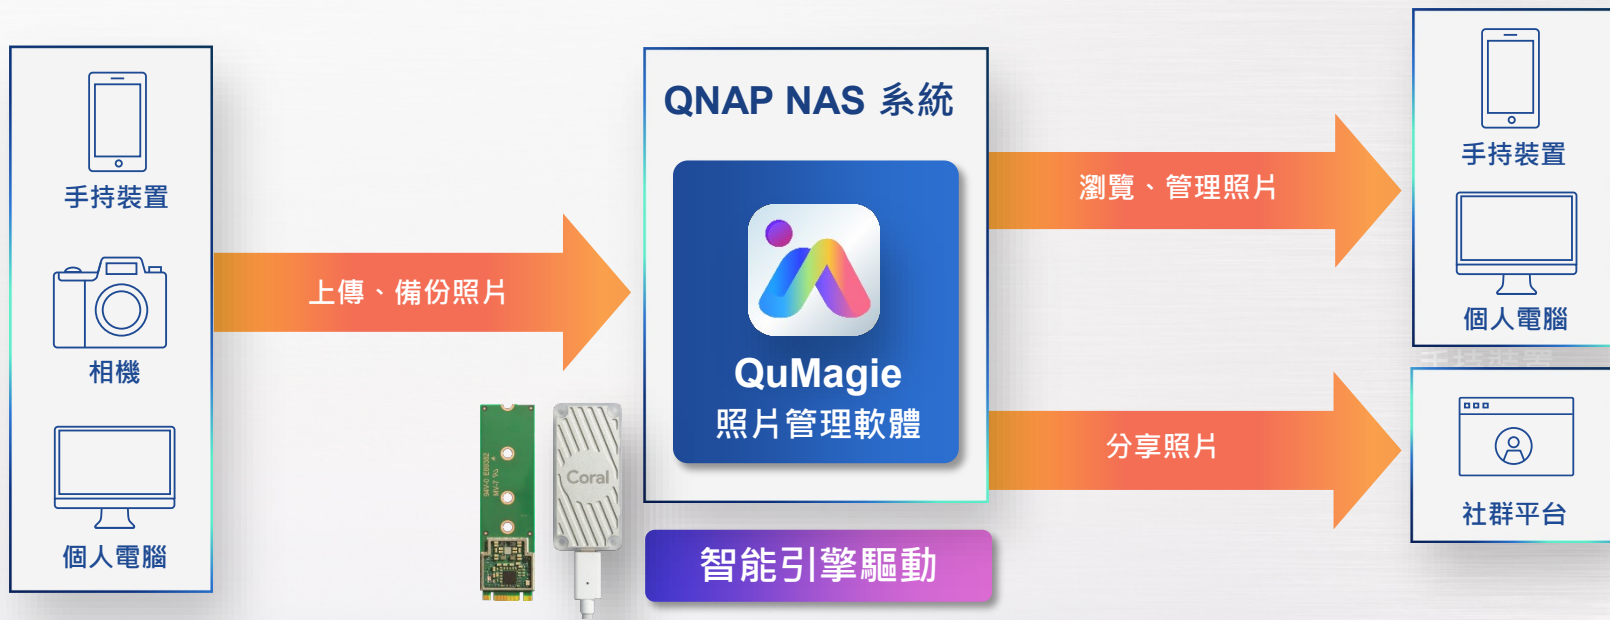

◆ USB type C QuickAccess port for direct file access

The TS-x53B series features a USB-C QuickAccess port to simplify NAS setup and to allow direct access to files without needing a network connection.

◆ Powerful transcoding and 4K HDMI output

The TS-x53B series supports 4K hardware decoding and 4K H.264 video transcoding for a high-quality audiovisual experience.

◆ QTS-Linux Combo NAS for centralized storage and IoT applications

The TS-x53B series integrates two operating systems to host an ideal IoT platform with near-limitless containerized apps to empower developers.

QuMagie

認識 QuMagie

- QuMagie 為 QNAP NAS 系統中專職照片管理的軟體，不僅擁有 AI 智能，同時能搭配
- NAS 彈性擴充儲存空間，讓管理照片更加聰明