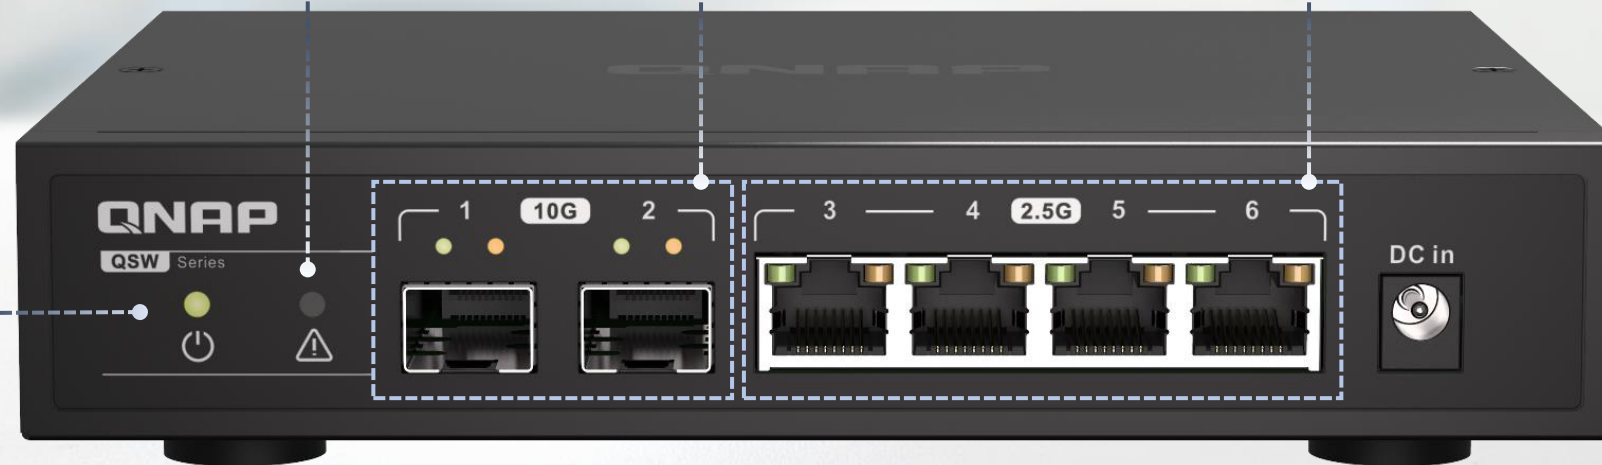

QSW-2104-2S 硬體介面

Status LED

Loop indicator

10GbE SFP+ ports

2.5GbE RJ45