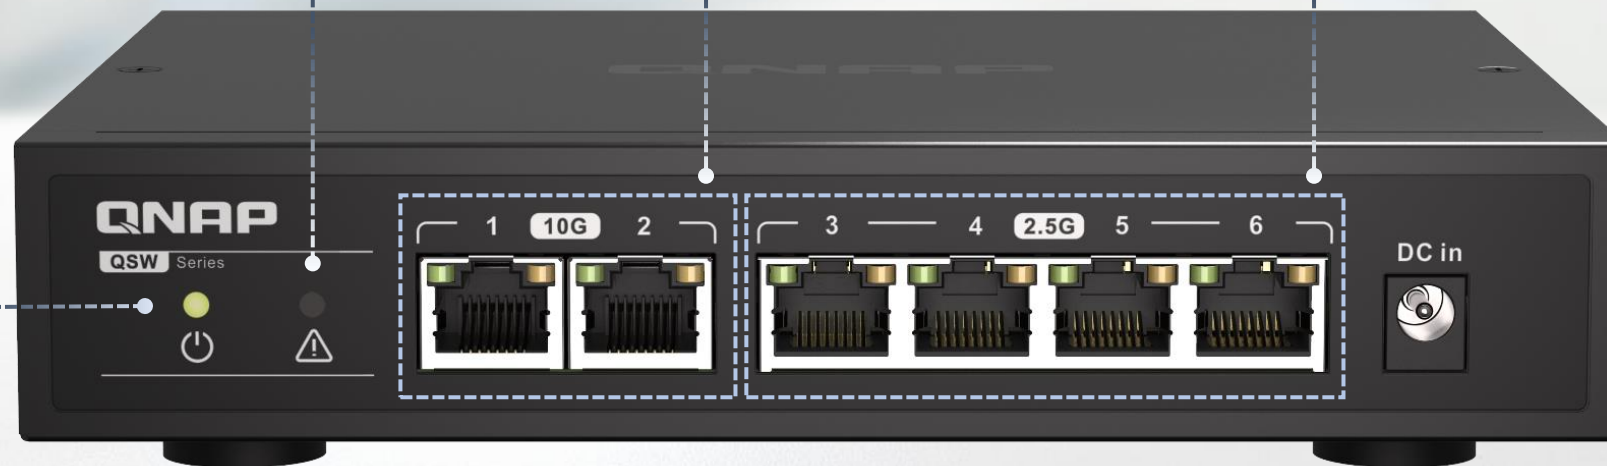

QSW-2104-2T 硬體介面

Status LED

Loop indicator

10GbE RJ45 ports

2.5GbE RJ45