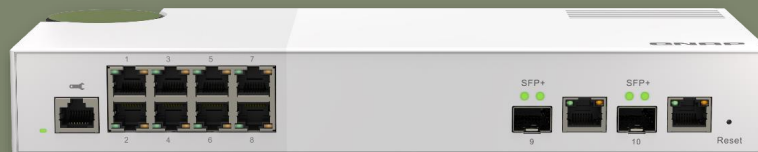

Note2: Requires separate 2-in-1U rackmount kit. Please visit <https://shop.qnap.com>.

QSW-M2108軟體介紹

QSW-M2108R-2C

QSW-M2108-2S

QSW-M2108-2C

QSW-M2108R-2C

簡單明瞭的介面設計

- 簡潔、圖像化
- 設定引導

The image displays three overlapping screenshots of the QSS Management web interface, illustrating its clean and image-oriented design. The interface features a dark blue sidebar with navigation icons for Overview, Configuration, Port Management, VLAN, Link Aggregation, RSTP, LLDP, IGMP Snooping, ACL, and QoS. The main content area is light gray and contains various sections: