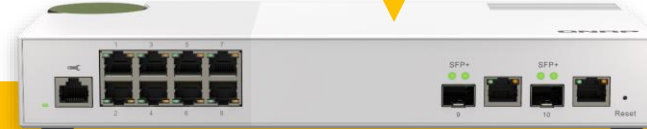

Note: Requires separate 2-in-1U rackmount kit. Please visit <https://shop.qnap.com>.

QSW-M2108硬體介紹

QSW-M2108R-2C

QSW-M2108-2S

QSW-M2108-2C

QSW-M2108R-2C

QSW-M2108 系列硬體規格比較

QSW-M2108-2S

QSW-M2108-2C

QSW-M2108R-2C

Number of Port	10	10	10
2.5 GbE RJ45	8	8	8
10 GbE SFP+	2	-	-
10 GbE SFP+/RJ45 combo	-	2	2
Switch bandwidth	80Gbps	80Gbps	80Gbps
Fan design	With fan	With fan	With fan
Form factor	Desktop	Desktop	Rack mount