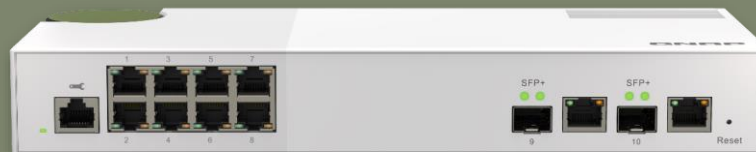

Full
2.5GbE x **10GbE**
Managed

QSW-M2108 Series

L2 網管型 2.5GbE/10GbE 交換器，提供簡潔操作介面，硬體設計支援多元安裝環境

小型企業布建高速網路到底碰到什麼問題？

QSW-M2108R-2C

QSW-M2108-2S

QSW-M2108-2C

QSW-M2108R-2C

The image displays three overlapping screenshots of the QSS Management web interface, illustrating its clean and image-oriented design. The interface features a dark blue sidebar with navigation icons for Overview, Configuration, Port Management, VLAN, Link Aggregation, RSTP, LLDP, IGMP Snooping, ACL, and QoS. The main content area is light gray and contains various sections: