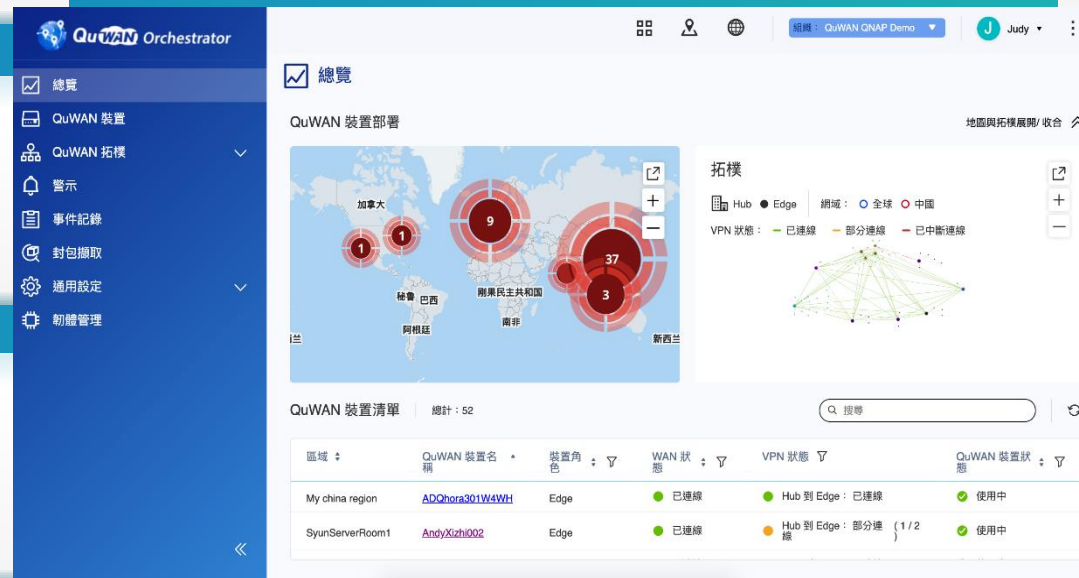

* SD-WAN 自動組網

* 軟體路由優化

簡單快速加入QuWAN

使用QNAP ID就可連入QuWAN

The screenshot displays the QuRouter QMiro-201W web interface. The left sidebar contains navigation options: Dashboard, QuWAN, QMiro, Clients, Network, Wireless, NAT, QVPN, Parental Controls, and System. The main content area is titled 'QuWAN' and includes the following information:

- QuWAN Settings**
 - The device is currently not part of the QuWAN network.
 - Organization: FrankSDWAN (with a link to [Create or edit the organization](#))
 - Region: FrankOffice (with an [Add Region](#) button)
 - Site: FrankHsinChuOffice (with a link to [Create or edit site information](#))
 - Device name: QM447886
 - Device role: Hub, Edge
 - The first device in the region should be a hub.
 - A public IP address is required for the WAN connection to select the device as a hub.
 - Location: Locate by IP address, Update by GPS coordinates

啟用 QuWAN 便可透過雲端平台管理 QMiro-201W

雲端管理平台

QuWAN Orchestrator

至 quwan.qnap.com 並使用 QID 登入即可透過雲端平台一覽 QMiro-201W 設備，網路和 VPN 連線狀態，公司/在家工作者網路拓撲，連線方式且同時也可遠端偵錯

雲端平台解決多台設備管理問題

1 | 圖像化使用介面

管理平台
即時通知
IT 人員

4 | 同時執行各項參數設定

2 | 機台地理位置

3 | 一覽所有機器連線狀態

5 | 全域機台設定方便，節省人員一台一台設定

6 | 遠端故障排除 Ex, 封包擷取

設定 WiFi 也可以很簡單

以前要設定網路設備

找IP / 接網路線 / 接電腦

一個 Android/iOS APP QuRouter 輕鬆安裝啟用