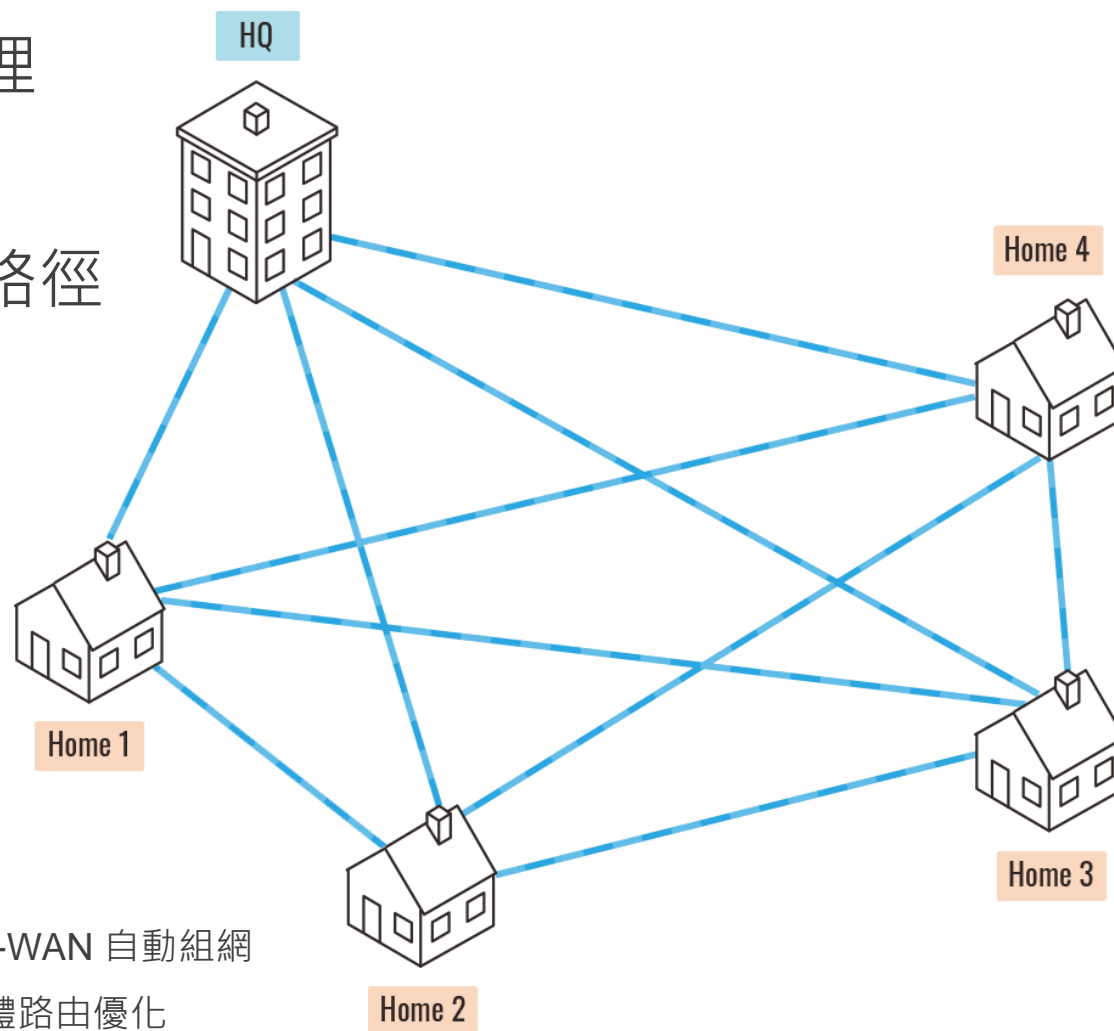

QNAP

輕鬆在家工作

連回公司的VPN

- 1 設定比較麻煩
- 2 須自行建立多條 VPN
- 3 管理難度較高

* 每個外點都要連回HQ

* HQ再設定讓彼此互連

有別於傳統 VPN 的選擇 - SD-WAN

- 1 集中統一設定、管理
- 2 自動串連所有節點
- 3 隨時保持最佳傳輸路徑

* SD-WAN 自動組網

* 軟體路由優化

簡單快速加入QuWAN

使用QNAP ID就可連入QuWAN

The screenshot displays the QuRouter QMiro-201W web interface. The left sidebar contains navigation options: Dashboard, QuWAN, QMiro, Clients, Network, Wireless, NAT, QVPN, Parental Controls, and System. The main content area is titled 'QuWAN' and includes the following information:

- QuWAN Settings**
 - The device is currently not part of the QuWAN network.
 - Organization: FrankSDWAN (with a link to [Create or edit the organization](#))
 - Region: FrankOffice (with an [Add Region](#) button)
 - Site: FrankHsinChuOffice (with a link to [Create or edit site information](#))
 - Device name: QM447886
 - Device role: Hub, Edge
 - The first device in the region should be a hub.
 - A public IP address is required for the WAN connection to select the device as a hub.
 - Location: Locate by IP address, Update by GPS coordinates